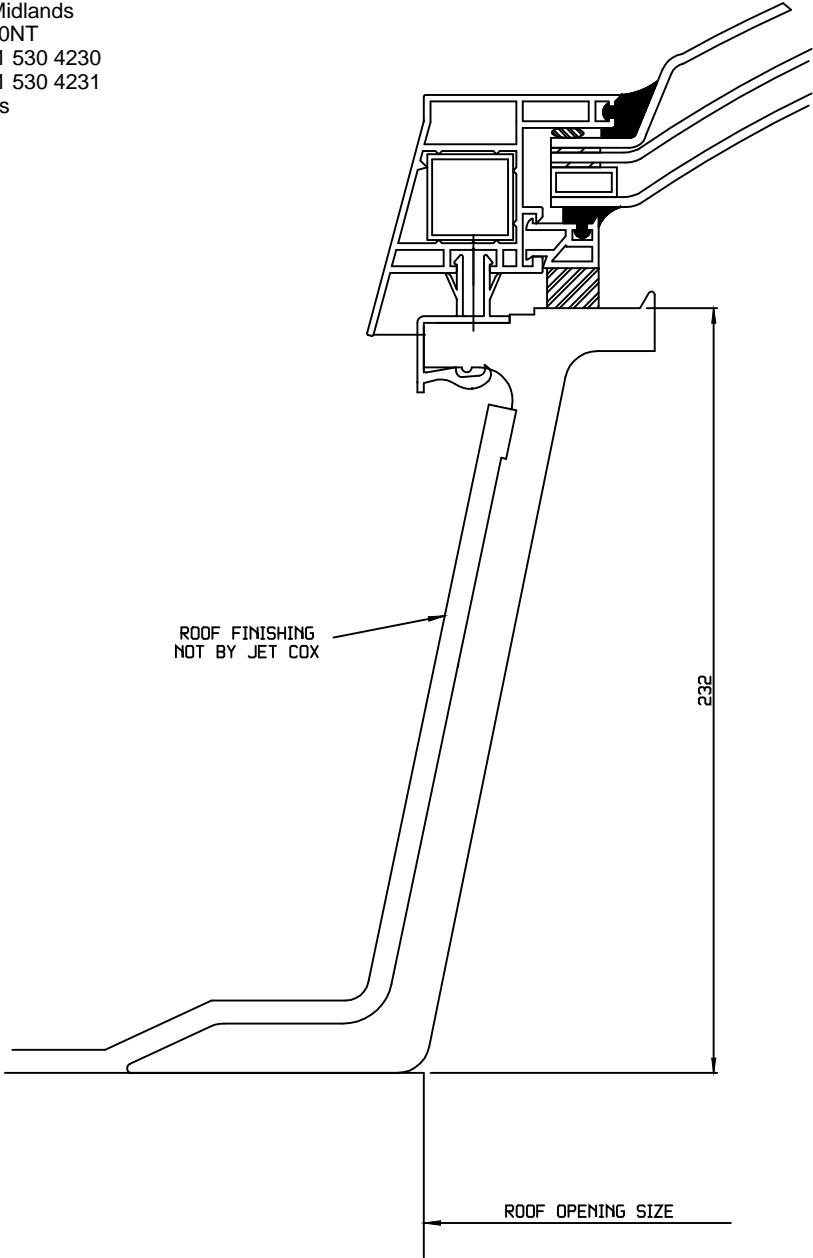

Jet Cox Ltd
Prothero Ind Est
Bilport Lane
Wednesbury
West Midlands
WS10 0NT
T: 0121 530 4230
F: 0121 530 4231
E: sales

COXDOME 2000
ON CELUKA UPSTAND

UNCONTROLLED
COPY