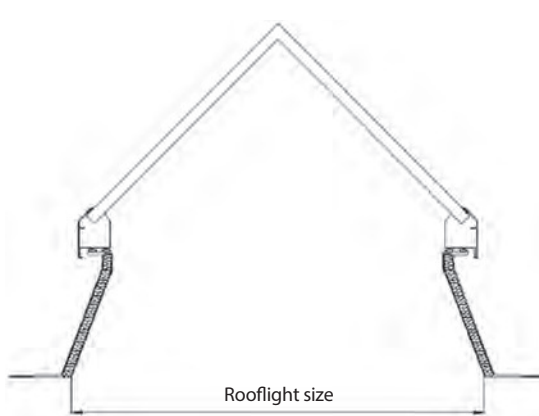

JET COX 45° GLASS TRAPEZOID

Rooflight Size	Electric Actuators*		weight (kg) with 300mm Upstand	Upstands - PVC-u	
	230v	24v		150mm	300mm
1000 x 1500	S	S	94	•	•
1000 x 2000	-	D	123	•	•
1200 x 1500	S	S	111	•	•
1200 x 2400	-	D	190	•	•
1500 x 1800	-	D	162	•	•
1500 x 2500	-	D	243	•	•
1800 x 2500	-	D	290	•	•

* S = Single Actuator D= Double Actuator with electrical synchronisation control

Thermal Progression:
JET COX Glass Pyramid 45°
with PVC-u Upstand

JET COX fall down protection system Type AS-AK on PVC-u Upstand 150mm