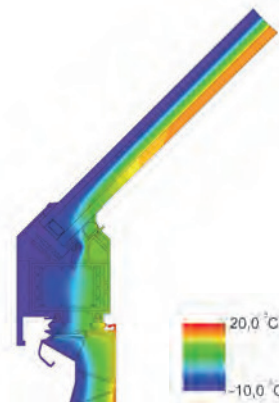

JET COX 45° GLASS TRAPEZOID

Rooflight Size	Electric Actuators*		weight (kg) with 300mm Upstand	Upstands - PVC-u	
	230v	24v		150mm	300mm
1000 x 1500	S	S	94	•	•
1000 x 2000	-	D	123	•	•
1200 x 1500	S	S	111	•	•
1200 x 2400	-	D	190	•	•
1500 x 1800	-	D	162	•	•
1500 x 2500	-	D	243	•	•
1800 x 2500	-	D	290	•	•

* S = Single Actuator D= Double Actuator with electrical synchronisation control

Thermal Progression:
JET COX Glass Pyramid 45°
with PVC-u Upstand

JET COX fall down protection system Type AS-AK on PVC-u Upstand 150mm