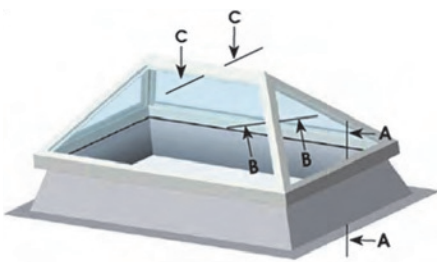

JET COX 45° GLASS TRAPEZOID

Rooflight Size	Electric Actuators*		weight (kg) with 300mm Upstand	Upstands - PVC-u	
	230v	24v		150mm	300mm
1000 x 1500	S	S	94	•	•
1000 x 2000	-	D	123	•	•
1200 x 1500	S	S	111	•	•
1200 x 2400	-	D	190	•	•
1500 x 1800	-	D	162	•	•
1500 x 2500	-	D	243	•	•
1800 x 2500	-	D	290	•	•

* S = Single Actuator D= Double Actuator with electrical synchronisation control

Thermal Progression:
JET COX Glass Pyramid 45°
with PVC-u Upstand

JET COX fall down protection system Type AS-AK on PVC-u Upstand 150mm