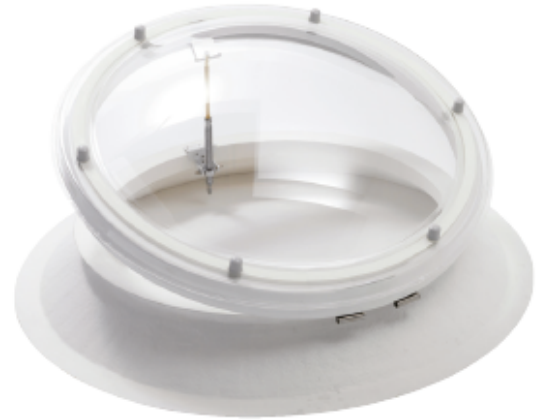

### CIRCULAR

The high quality, cost effective, universal 'out-of-plane' rooflight system to suit refurbishment and new-build applications.

- ✓ All sizes available with 150mm high or 300mm high GRP upstands
- ✓ Manual or electric opening options
- ✓ Double or triple skin polycarbonate

Rooflight Diameter mm
600
700
800
900
1000
1100
1200
1400
1500
1800
2000