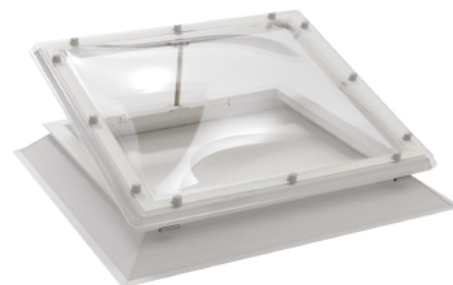

TRADE RANGE

RECTANGLE

The high quality, cost effective, universal 'out-of-plane' rooflight system to suit refurbishment and new-build applications.

- ✓ All sizes available with polycarbonate dome or pyramid glazing
- ✓ Manual or electric opening vent options
- ✓ Double or triple skin

Spayed 150mm Kerb - Rectangle

Product Code	UPSTAND OPENING SIZE (MM)	DAYLIGHT SIZE (MM)
TRR1	600 x 900	500 x 700
TRR2	600 x 1200	400 x 100
TRR3	700 x 1000	500 x 800
TRR4	700 x 1200	500 x 1000
TRR5	700 x 1300	500 x 1100
TRR6	700 x 1900	500 x 1700
TRR7	800 x 1100	600 x 900
TRR8	800 x 1400	600 x 1200
TRR9	900 x 1200	700 x 1000
TRR10	900 x 1500	700 x 1300
TRR11	900 x 1800	700 x 1600
TRR12	1000 x 1200	800 x 1000
TRR13	1000 x 1300	800 x 1100
TRR14	1000 x 1500	800 x 1300
TRR15	1000 x 1800	800 x 1600
TRR16	1000 x 1900	800 x 1700
TRR17	1000 x 2000	800 x 1800
TRR18	1000 x 2400	800 x 2200
TRR19	1000 x 2500	800 x 2300
TRR20	1000 x 3000	800 x 2800
TRR21	1100 x 1400	900 x 1200
TRR22	1100 x 1500	900 x 1300
TRR23	1100 x 1700	900 x 1500
TRR24	1100 x 1800	900 x 1600
TRR25	1200 x 1500	1000 x 1300
TRR26	1200 x 1700	1000 x 1500