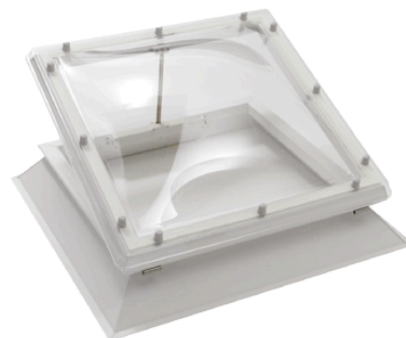

TRADE RANGE

SQUARE

The high quality, cost effective, universal 'out-of-plane' rooflight system to suit refurbishment and new-build applications.

- ✓ All sizes available with polycarbonate dome or pyramid glazing
- ✓ Manual or electric opening vent options
- ✓ Double or triple skin

Splayed 150mm Kerb - Square

Product Code	UPSTAND OPENING SIZE (MM)	DAYLIGHT SIZE (MM)
TRS1	600 x 600	400 x 400
TRS2	650 x 650	450 x 450
TRS3	700 x 700	500 x 500
TRS4	750 x 750	550 x 550
TRS5	800 x 800	600 x 600
TRS6	850 x 850	650 x 650
TRS7	900 x 900	700 x 700
TRS8	950 x 950	750 x 750
TRS9	1000 x 1000	800 x 800
TRS10	1050 x 1050	850 x 850
TRS11	1100 x 1100	900 x 900
TRS12	1150 x 1150	950 x 950
TRS13	1200 x 1200	1000 x 1000
TRS14	1250 x 1250	1050 x 1050
TRS15	1300 x 1300	1100 x 1100
TRS16	1350 x 1350	1150 x 1150
TRS17	1400 x 1400	1200 x 1200
TRS18	1450 x 1450	1250 x 1250
TRS19	1500 x 1500	1300 x 1300
TRS20	1550 x 1550	1350 x 1350
TRS21	1600 x 1600	1400 x 1400
TRS22	1650 x 1650	1450 x 1450
TRS23	1700 x 1700	1500 x 1500
TRS24	1750 x 1750	1550 x 1550
TRS25	1800 x 1800	1600 x 1600
TRS26	1850 x 1850	1650 x 1650
TRS27	1900 x 1900	1700 x 1700

Splayed 300mm Kerb - Square

Product Code	UPSTAND OPENING SIZE (MM)	DAYLIGHT SIZE (MM)
TRS1	600 x 600	400 x 400
TRS2	650 x 650	450 x 450
TRS3	700 x 700	500 x 500
TRS4	750 x 750	550 x 550
TRS5	800 x 800	600 x 600
TRS6	850 x 850	650 x 650
TRS7	900 x 900	700 x 700
TRS8	950 x 950	750 x 750
TRS9	1000 x 1000	800 x 800
TRS10	1050 x 1050	850 x 850
TRS11	1100 x 1100	900 x 900
TRS12	1150 x 1150	950 x 950
TRS13	1200 x 1200	1000 x 1000
TRS14	1250 x 1250	1050 x 1050
TRS15	1300 x 1300	1100 x 1100
TRS16	1350 x 1350	1150 x 1150
TRS17	1400 x 1400	1200 x 1200
TRS18	1450 x 1450	1250 x 1250
TRS19	1500 x 1500	1300 x 1300
TRS20	1550 x 1550	1350 x 1350
TRS21	1600 x 1600	1400 x 1400
TRS22	1650 x 1650	1450 x 1450
TRS23	1700 x 1700	1500 x 1500
TRS24	1750 x 1750	1550 x 1550
TRS25	1800 x 1800	1600 x 1600
TRS26	1850 x 1850	1650 x 1650
TRS27	1900 x 1900	1700 x 1700